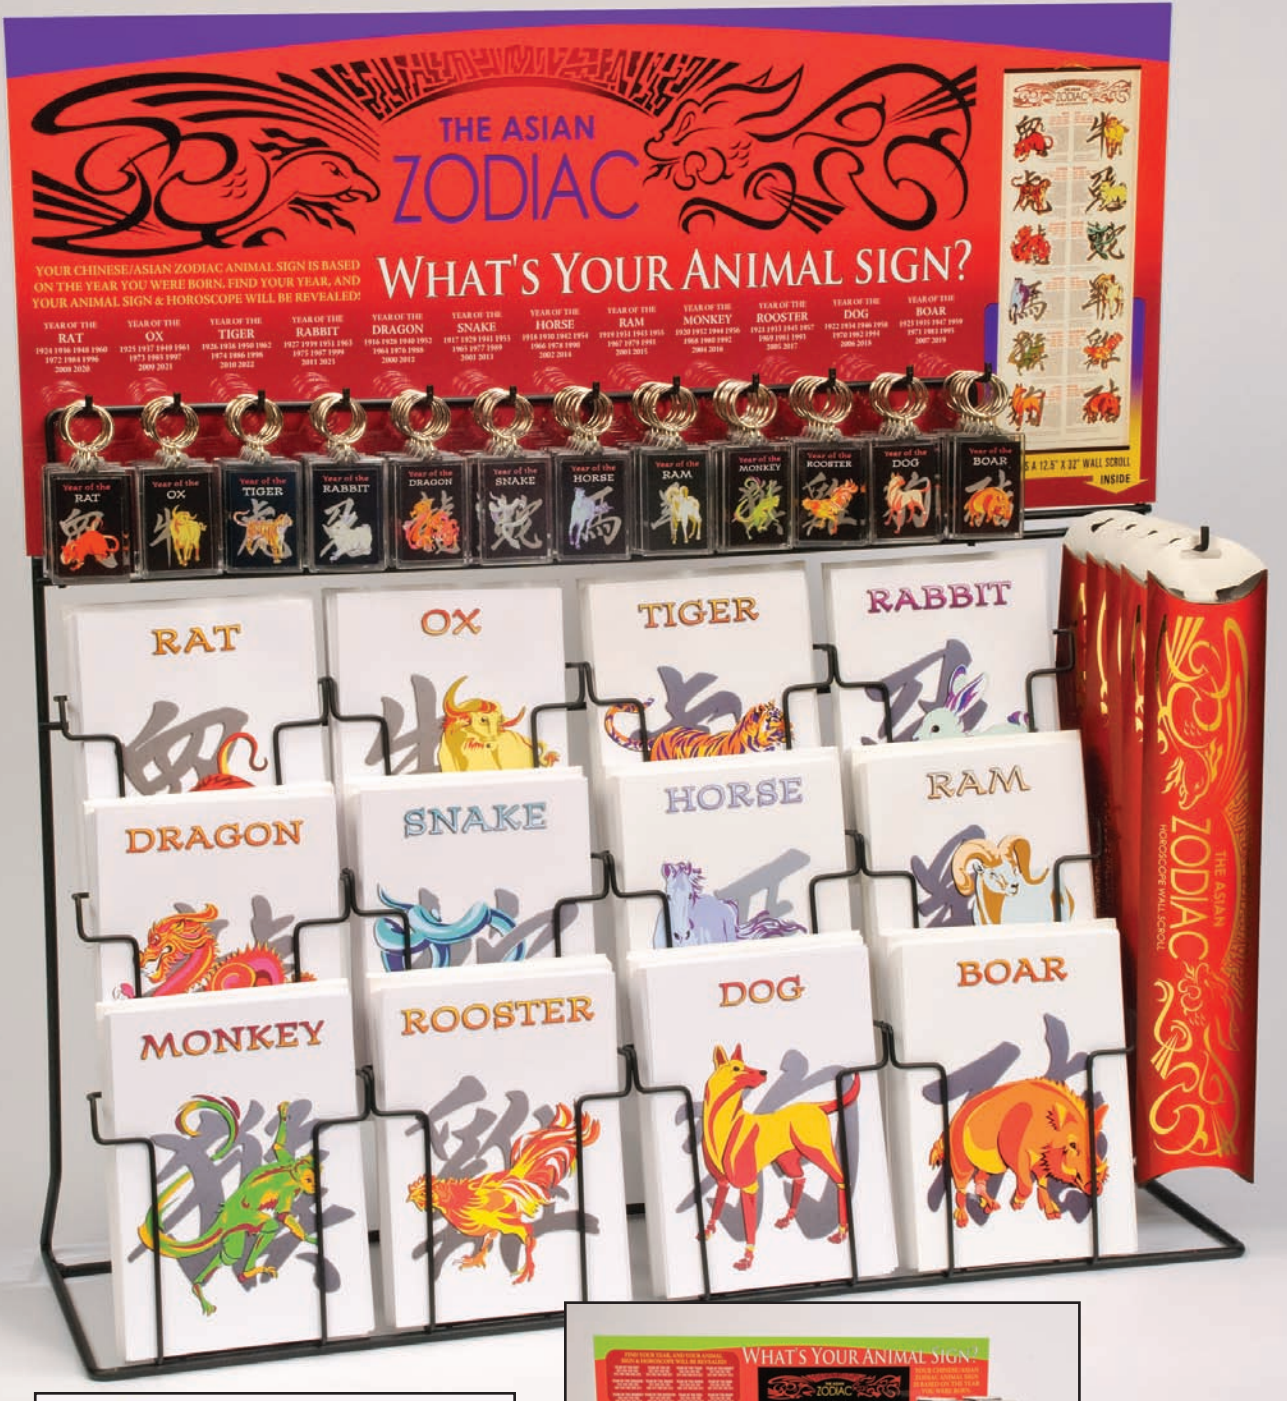

2012

YEAR OF THE  
DRAGON

**WHAT'S YOUR  
ANIMAL SIGN?**

**Three in-store counter displays to choose from.**

**Call to order or ask for our full catalog. 888-658-8885**